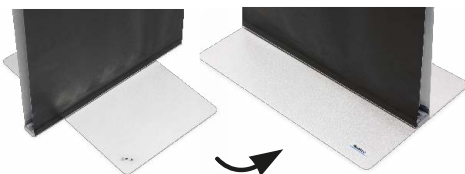

Quick Poster

Patent pending

- **Easy artwork switching**
- **Double sided**
- **Compact packaging**
- **Adjustable height**

Quick Brochure is an available accessory for A4/A5 sized leaflets.

Unique feature for height adjustment.

Quick Poster is a unique, patent pending system filled with smart and innovative features. Set up is done with ease and is always precise, thanks to the self-adjustable supporting pole. Artwork can be switched both instantly and repeatedly and the display system's base is also adjustable for increased stability.

The system's top profile gives you the option to attach signage on top, making the system even more visual and expressive. The system's height is 160 cm but can be extended to 180 cm with an extra pole.

The adjustable base increases stability when required.

Signage can easily be attached to the top.

Specifications

| Quick Poster | 40 | 60 |
|---------------------|--------------------|---------------|
| Width | 40 cm | 60 cm |
| Height | 160 or 180 cm | 160 or 180 cm |
| Depth (base) | 26 or 40 cm | 26 or 40 cm |
| Weight incl package | 2,5 kg | 3,0 kg |
| Artwork width | 40 cm | 60 cm |
| Artwork height | 160 or 180 cm | 160 or 180 cm |
| Artwork media | Poster paper or PP | |
| Components | Aluminium, plastic | |